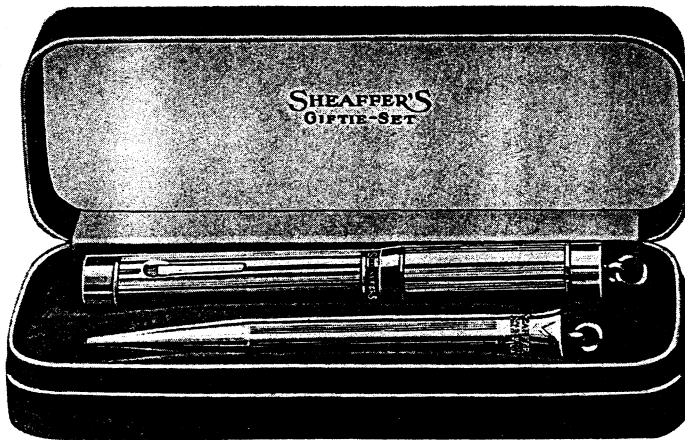

Gold filled and Sterling prices include plush box. Solid gold prices include leather box.

The "Gifts That Last"

Sheaffer's Giftie Sets

Regular length—pen five inches, pencil five inches

Set No.	Pcl. No.	Pcl. Price	Pen No.	Pen Price	Set Price
B3—BB—Sterling		\$ 3.50	26RC—Sterling	\$ 8.00	\$10.00
C3—CB—Gold Filled	4.00		36RC—Gold Filled	9.50	11.50
D3—DB—14K Green Gold.....	18.00		366RC—14K Green Gold.....	35.00	50.00